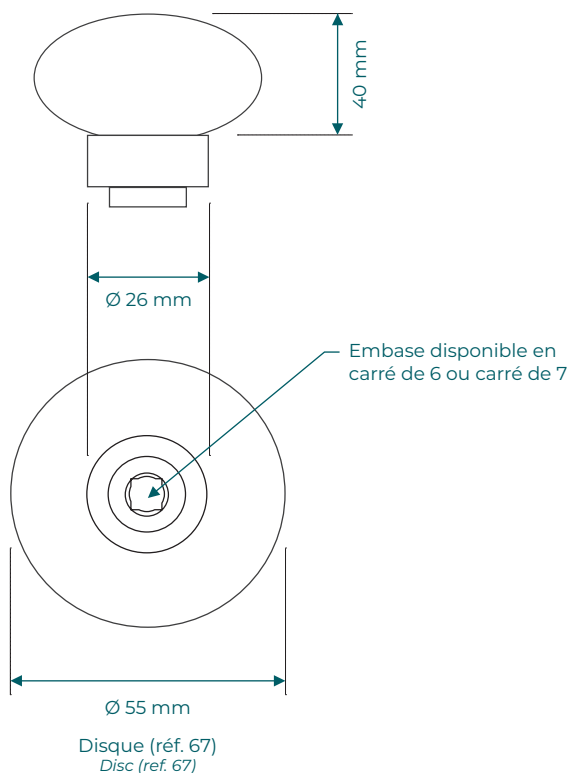

Door knob Microbulles disc Ø 55 mm

Colors available : colorless, blue, lime green, topaz yellow, fuchsia pink, chili red, hyacinth and black.

Made in France - Brittany - Bréhat Island

CHOIX DE L'EMBASE SUPPORT CHOICE