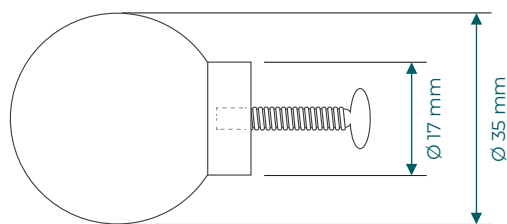

Design available : gold 24K, silver or gold & silver.

Made in France - Brittany - Bréhat Island

Montage sur embase avec vis, filetage de Ø 5 mm.

Fitting on a support with 5mm Ø threading screw

CHOIX DE L'EMBASE SUPPORT CHOICE

finitions | Laiton poli, chrome, nickel satiné ou or brillant 24 carats

4 finishes | *Polished brass, chrome, satin nickel or 24 carats gold*

Insert dans le verre avec vis, filetage de Ø 4 mm.

Inside the glass : insert 4mm Ø threading screw

*These models are standard, bespoke product available according to quantities : changes in size, color, metallic finish.
Possible special order in Ø 25 mm on specify models*